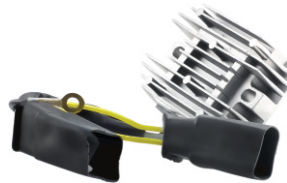

RR-2003

RR - Aluminium Case, 4 Pin Black & 3 Pin White With Coupler

KING 3W (4S)

RR-8001

RR - Aluminium Case, 2 Pin & 1 Pin White Wire Coupler, 1 Round Connector

APE 3W