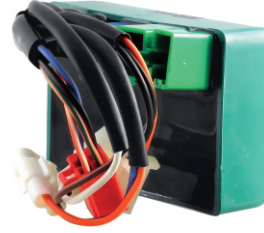

Electronic Flasher - 12V - With Wire

Horn Relay - 12V/ 20A - 4 Pin

3W - Mahindra Champion/ Piaggio Ape

3W - TVS King

3W - 3W - TVS King

Universal

CDI & RR

CD-1012